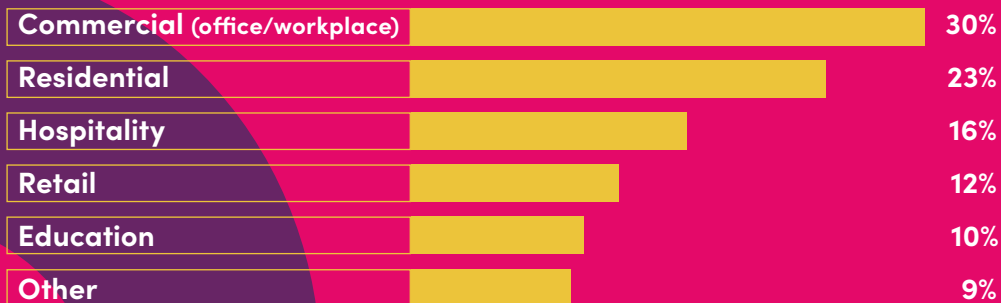

Decision makers will be working on the following projects in the next year: